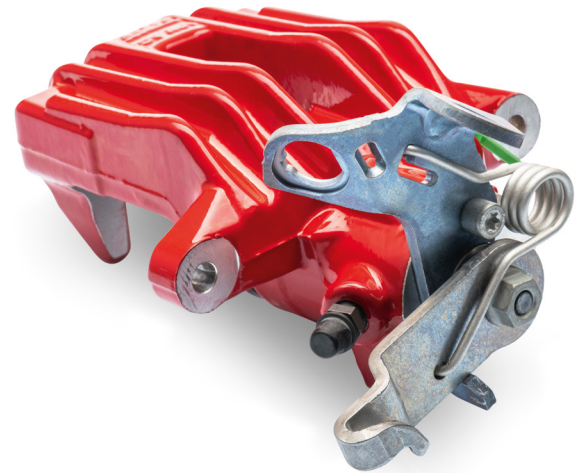

RANGE UPDATE

HANDBRAKE SPRING REPAIR KIT

Workshops now have even more choice, thanks to the extended TRW Handbrake spring repair kits range.

TRW handbrake spring repair kits mean an easier fit for you, reliable quality for your customers, and a range of robust products that you can use to build your business with confidence.

Find what you need quickly right now along with repair instructions for all products, at trwaftermarket.com/en/catalogue

ICN	MAKE	EXEMPLARY MODEL
SJ1465	AUDI, OPEL, SEAT, SKODA, SAAB, VAUXHALL, VW	Audi A4, VW Golf VI, Opel Insignia, Skoda Octavia
SJ1466	FORD, MAZDA, VOLVO	Ford Focus, Transit, C-MAX, Volvo V40, V50
SJ1467	ALFA ROMEO, CITROËN, FIAT, FORD, LANCIA, OPEL, PEUGEOT, RENAULT, TOYOTA	Citroen Berlingo, Ford Focus, Renault Mégane II
SJ1468	AUDI, VW	Audi A4, A6, A8, VW Golf VI, Touran
SJ1469	CITROËN, FIAT, FORD, PEUGEOT	Citroen C4, Fiat Punto, Ford Transit, Peugeot 207
SJ1470	OPEL, SAAB, TOYOTA	Opel Vectra, Saab 9-3, Toyota Yaris
SJ1471	FORD	Ford Galaxy, Kuga, Mondeo, S-MAX
SJ1472	OPEL, VAUXHALL	Opel Astra G, Astravan
SJ1473	CITROËN, MITSUBISHI, PEUGEOT	Citroen C4, Mitsubishi Outlander, Peugeot 4008