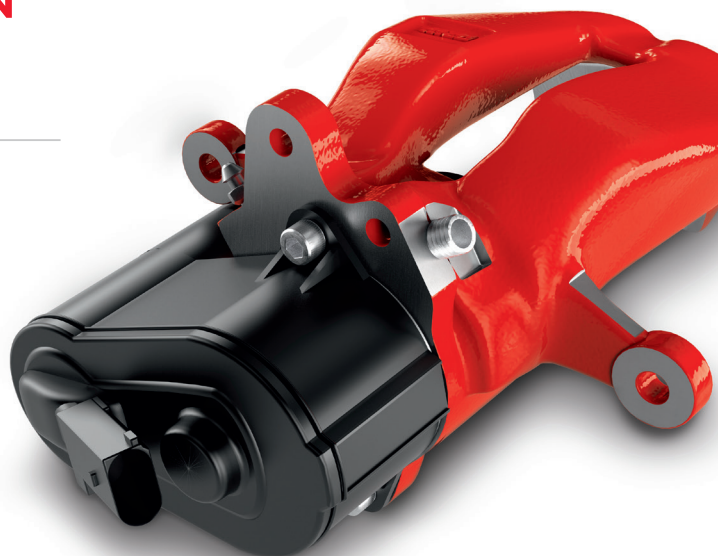

RANGE EXTENSION TRW EPB CALIPER

Workshops now have even more choice, thanks to the extended TRW True Original Electric Park Brake (EPB) range.

Offering a variety of innovative benefits, the EPB range has no hand brake lever or cables, allowing for greater freedom for interior styling and simplified installation. Meaning you can fit fast, first time. It's the right solution for you – and your customers.

Available in a range of colors

Some of our EPB calipers are colored to match the OE fitment: for example Tornado Red, Navy Blue, Grey and Black.

Find out more at trwaftermarket.com/brakecalipers

**COLORED
VERSIONS
AVAILABLE TO
MATCH THE OE
FITMENT**