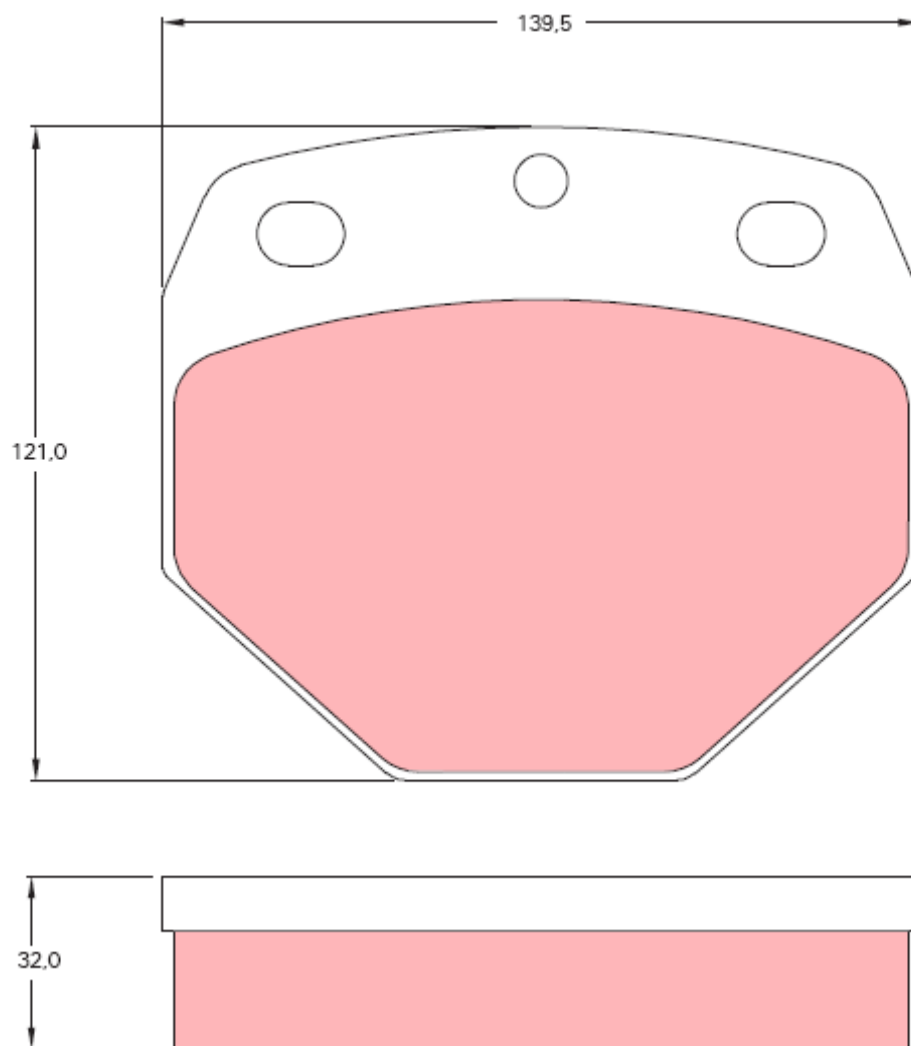

KNORR BREMSE

Volvo - A 35 series 86>>